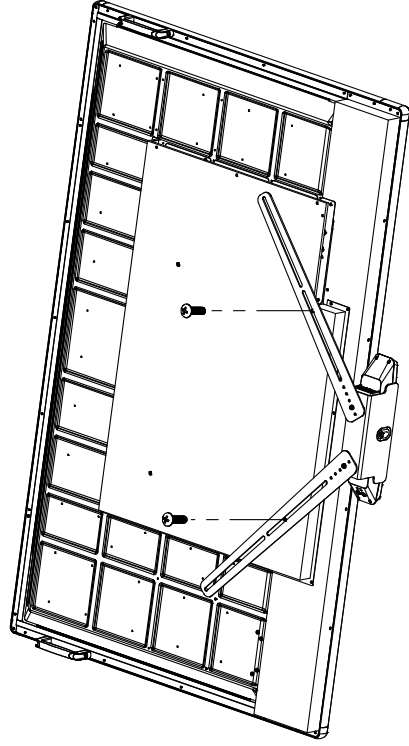

TV VESA Mount Installation Guide

Package Contents

| | | | |
|--|---------------------------|---|---------------------|
|  | Mounting rail x 2 |  | Washer (M8) x 4 |
|  | Screw (M5*12) x 2 |  | Silicone washer x 2 |
|  | Screw (M6*15) x 4 |  | Metal washer x 2 |
|  | Screw (M6*20) x 4 |  | Washer (M6) x 4 |
|  | 1/4"-20, L=7.5mm screw |  | Installation Guide |
| | |  | L-mount bracket |

Installation Steps

- 

1. 
- 

2.  Silicone washer
 Silicone washer
 Screw (M5*12)
 Screw (M5*12)

3.

Screw (M6*15) or
Screw (M6*20) or
Screw (M8*20) or
Screw (M8*30)

or

Screw (M6*15) or
Screw (M6*20) or
Screw (M8*20) or
Screw (M8*30)