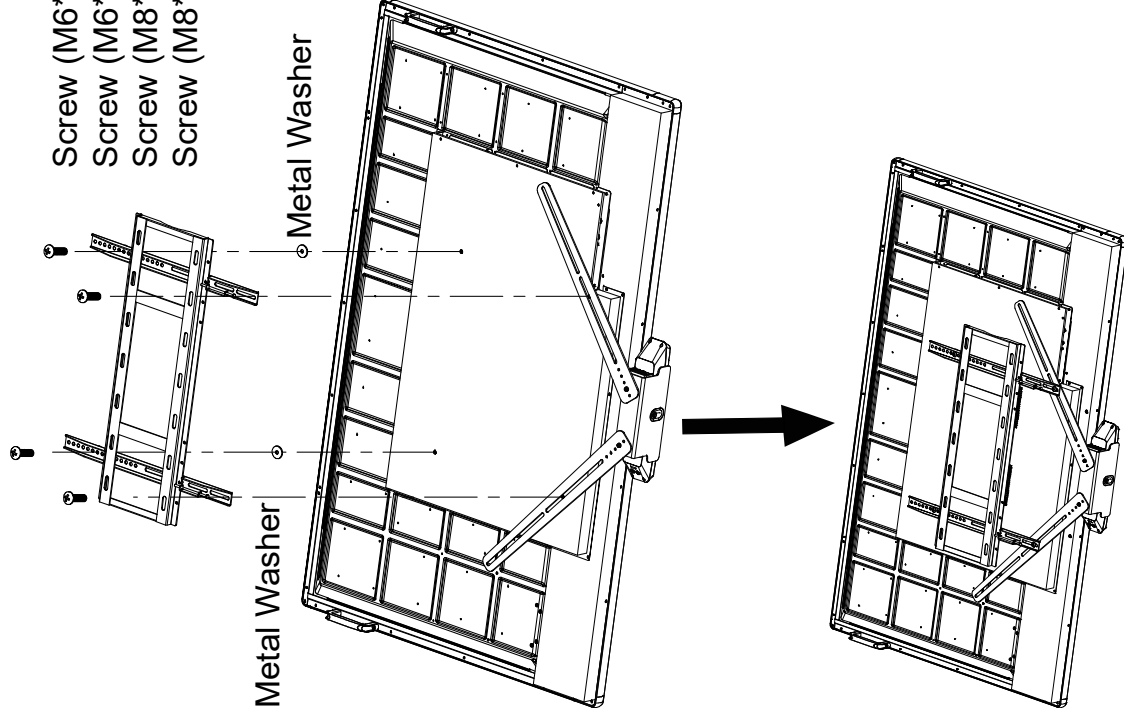

TV VESA Mount Installation Guide

Package Contents

| | | | |
|--|---------------------------|---|---------------------|
|  | Mounting rail x 2 |  | Washer (M8) x 4 |
|  | Screw (M5*12) x 2 |  | Silicone washer x 2 |
|  | Screw (M6*15) x 4 |  | Metal washer x 2 |
|  | Screw (M6*20) x 4 |  | Washer (M6) x 4 |
|  | 1/4"-20, L=7.5mm screw |  | Installation Guide |
| | |  | L-mount bracket |

Installation Steps

- 

1. 
- 

2.  Silicone washer
 Silicone washer
 Screw (M5*12)
 Screw (M5*12)

3.

Screw (M6*15) or
Screw (M6*20) or
Screw (M8*20) or
Screw (M8*30)

or

Screw (M6*15) or
Screw (M6*20) or
Screw (M8*20) or
Screw (M8*30)